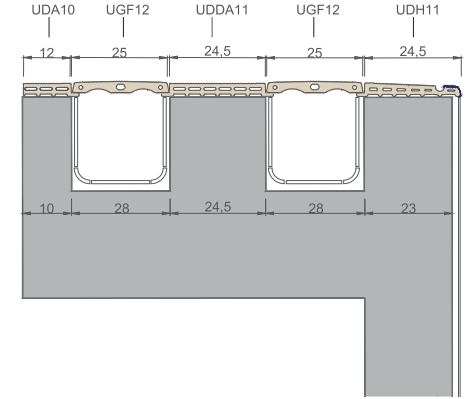

● UDAA11 (25x25 cm) Universal Çift Profilli Kaymaz (Sırsız) Universal Double Profiled Antislip Tile (Unglazed) ● UDAA11 (25x25 cm) Universal Tam Sırlı Çift Profilli Kaymaz (Antrasit) Universal Fully Glazed Double Profiled Antislip Tile (Anthracite)	
	● UDAA11C (25x25 cm) Universal Çift Profilli Kaymaz Köşe (Sırsız) Universal Double Profiled Antislip Tile Corner (Unglazed) ● UDAA11C (25x25 cm) Universal Tam Sırlı Çift Profilli Kaymaz Köşe (Antrasit) Universal Fully Glazed Double Profiled Antislip Tile Corner (Anthracite)