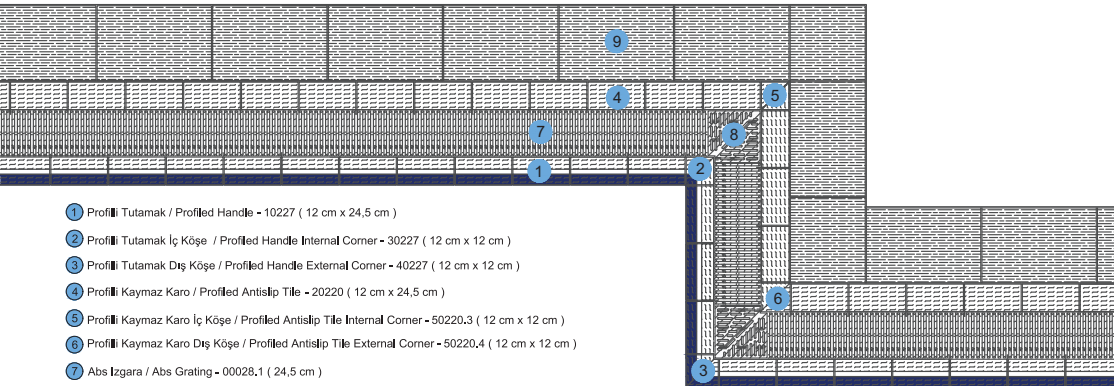

1. 1 Profil Tutamak / Profiled Handle - 10227 (12 cm x 24,5 cm)
2. 2 Profil Tutamak İç Köşe / Profiled Handle Internal Corner - 30227 (12 cm x 12 cm)
3. 3 Profil Tutamak Dış Köşe / Profiled Handle External Corner - 40227 (12 cm x 12 cm)
4. 4 Profil Kaymaz Karo / Profiled Antislip Tile - 20220 (12 cm x 24,5 cm)
5. 5 Profil Kaymaz Karo İç Köşe / Profiled Antislip Tile Internal Corner - 50220.3 (12 cm x 12 cm)
6. 6 Profil Kaymaz Karo Dış Köşe / Profiled Antislip Tile External Corner - 50220.4 (12 cm x 12 cm)
7. 7 Abs Izgara / Abs Grating - 00028.1 (24,5 cm)
8. 8 Abs Izgara Köşe/ Abs Grating Corner - 00026.1 (24,5 cm x 24,5 cm)
9. 9 Apache Kaymaz Karo / Apache Antislip Tile - 208-8000 (32,5 cm x 49,5 cm)

ÜSTTEN TAŞMA DETAY / TOP OVERFLOW DETAIL

- 12,5 x 25 cm ebadında kendinden profilli olan kaymaz
- 1 profil + 1 kaymaz yerine tek ürün kullanım imkanı
- Döşeme kolaylığı ve zaman tasarrufu
- Daha az derz kullanımı sayesinde daha yüksek hijyen
- Geliştirilmiş özenli detaylar ve estetik çözümler
- Çift taraflı kaymazlık özelliği

- 12.5 x 25 cm self profiled antislip tile
- Possibility of using single product instead of 1 profile + 1 antislip tile
- Ease of laying and time saving
- Higher hygiene due to fewer groutings
- Improved elaborate details and aesthetic solutions
- Double-sided antislip feature