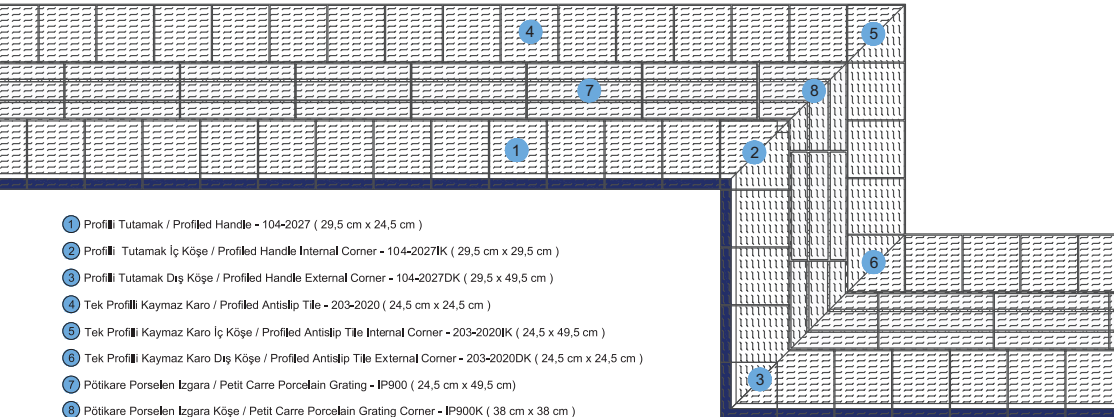

1. 1 Profilli Tutamak / Profiled Handle - 104-2027 (29,5 cm x 24,5 cm)
2. 2 Profilli Tutamak İç Köşe / Profiled Handle Internal Corner - 104-2027IK (29,5 cm x 29,5 cm)
3. 3 Profilli Tutamak Dış Köşe / Profiled Handle External Corner - 104-2027DK (29,5 cm x 49,5 cm)
4. 4 Tek Profilli Kaymaz Karo / Profiled Antislip Tile - 203-2020 (24,5 cm x 24,5 cm)
5. 5 Tek Profilli Kaymaz Karo İç Köşe / Profiled Antislip Tile Internal Corner - 203-2020IK (24,5 cm x 49,5 cm)
6. 6 Tek Profilli Kaymaz Karo Dış Köşe / Profiled Antislip Tile External Corner - 203-2020DK (24,5 cm x 49,5 cm)
7. 7 Pötikare Porselen İzgara / Petit Carre Porcelain Grating - IP900 (24,5 cm x 49,5 cm)
8. 8 Pötikare Porselen İzgara Köşe / Petit Carre Porcelain Grating Corner - IP900K (38 cm x 38 cm)

ÜSTTEN TAŞMA DETAY / TOP OVERFLOW DETAIL

- 25 x 25 cm ebadında kendinden profilili olan kaymaz
- 1 profil + 2 kaymaz yerine tek ürün kullanım imkanı
- Döşeme kolaylığı ve zaman tasarrufu
- Daha az derz kullanımı sayesinde daha yüksek hijyen
- Geliştirilmiş özenli detaylar ve estetik çözümler
- Çift taraflı kaymazlık özelliği

- 25 x 25 cm self profiled antislip tile
- Possibility of using single product instead of 1 profile + 2 antislip tiles
- Ease of laying and time saving
- Higher hygiene due to fewer groutings
- Improved elaborate details and aesthetic solutions
- Double-sided antislip feature