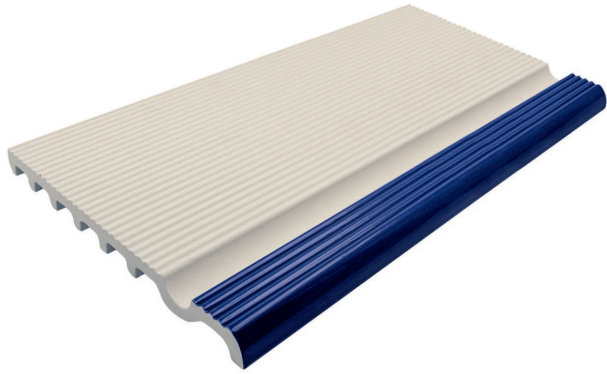

UNIVERSAL TUTAMAK

UNIVERSAL HANDLE

25 x 50 cm

- Ürün Kodu / Product Code / UH12
- Ürün Kodu / Product Code / UHA12