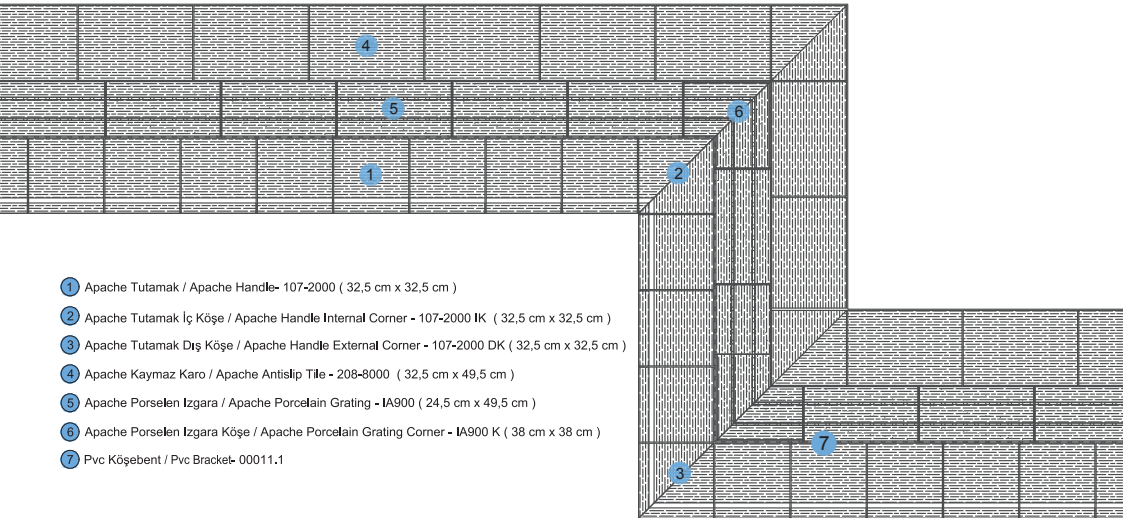

1. 1 Apache Tutamak / Apache Handle- 107-2000 (32,5 cm x 32,5 cm)
2. 2 Apache Tutamak İç Köşe / Apache Handle Internal Corner - 107-2000 IK (32,5 cm x 32,5 cm)
3. 3 Apache Tutamak Dış Köşe / Apache Handle External Corner - 107-2000 DK (32,5 cm x 32,5 cm)
4. 4 Apache Kaymaz Karo / Apache Antislip Tile - 208-8000 (32,5 cm x 49,5 cm)
5. 5 Apache Porselen Izgara / Apache Porcelain Grating - IA900 (24,5 cm x 49,5 cm)
6. 6 Apache Porselen Izgara Köşe / Apache Porcelain Grating Corner - IA900 K (38 cm x 38 cm)
7. 7 Pvc Köşebent / Pvc Bracket- 00011.1

ÜSTTEN TAŞMA DETAY / TOP OVERFLOW DETAIL

- 33 x 33 cm ebadında tutamak
- 1 tutamak + 2 kaymaz yerine tek ürün kullanım imkanı
- Daha az derz kullanımı sayesinde daha yüksek hijyen
- Geliştirilmiş özenli detaylar ve estetik çözümler
- Daha farklı, daha doğal görünümlü havuzlar
- Kolay kesim imkanı
- Döşeme kolaylığı ve zaman tasarrufu

- 33 x 33 cm handle
- Possibility of using single product instead of 1 handle + 2 antislip tiles
- Higher hygiene due to fewer groutings
- Improved meticulous details and aesthetic solutions
- Distinctive and more natural pools
- Easy to cut
- Ease of laying and time savings