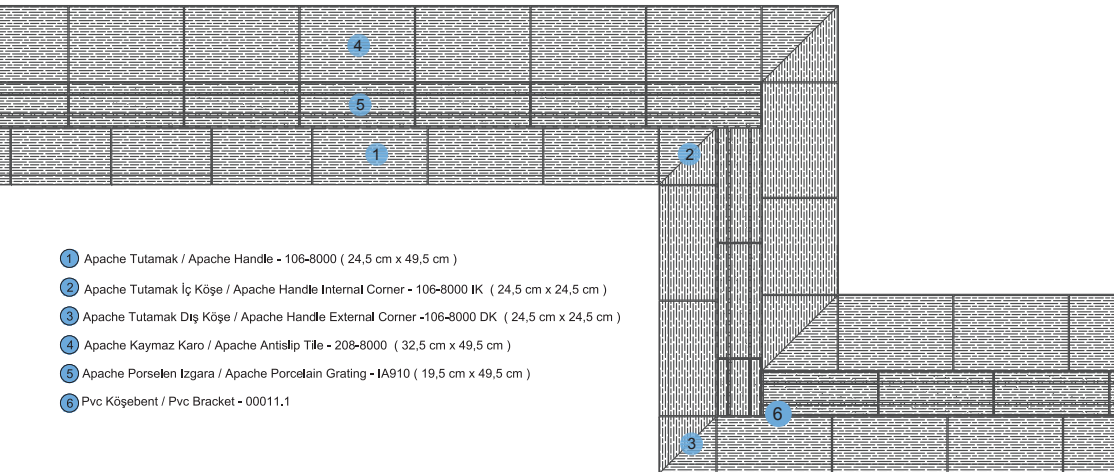

APACHE KAYMAZ

APACHE ANTISLIP TILE

33 x 50 cm

- Ürün Kodu / Product Code / 208-8000
- Ürün Kodu / Product Code / 208-8009.1
- Ürün Kodu / Product Code / 208-8009.2

ÜSTTEN TAŞMA DETAY / TOP OVERFLOW DETAIL

- 33 x 50 cm ebadında kaymaz karo
- Çıplak ayakla yürümeye dahi yüksek kaymazlık
- Geliştirilmiş özenli detaylar ve estetik çözümler
- Daha farklı, daha doğal görünümlü havuzlar

- 33 x 50 cm antislip tile
- High antislip surface even when walking barefoot
- Improved meticulous details and aesthetic solutions
- Distinctive and more natural pools

Teknik çizimlerdeki ölçü birimi cm'dir.
The unit of measurement in the technical drawings is cm.

	208-8000 (33x50 cm) Apache Kaymaz Karo (Sırsız) Apache Antislip Tile (Un glazed)	
	208-8009.1 (33x50 cm) Apache Tam Sırlı Kaymaz Karo (Gri) Apache Fully Glazed Antislip Tile (Grey)	
	208-8009.2 (33x50 cm) Apache Tam Sırlı Kaymaz Karo (Antrasit) Apache Fully Glazed Antislip Tile (Anthracite)