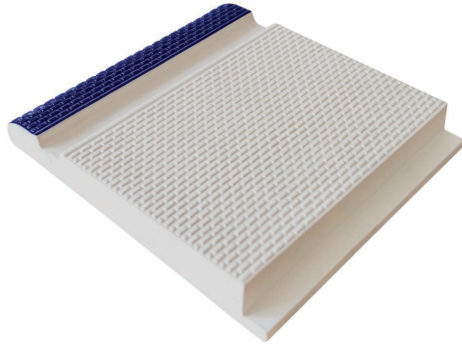

NOVITA PROFİLLİ TUTAMAK

NOVITA PROFILED HANDLE

25 x 25 cm

Ürün Kodu / Product Code / 103-2427

ÜSTTEN TAŞMA DETAY / TOP OVERFLOW DETAIL

- 25 x 25 cm ebadında kendinden eğimli ve profilli olan tutamak
- 1 tutamak + 1 kaymaz + 1 profil yerine tek ürün kullanımı imkanı
- Döşeme kolaylığı ve zaman tasarrufu
- Geliştirilmiş özenli detaylar ve estetik çözümler
- Farklı desen tasarımı
- Daha az derz kullanımı sayesinde daha yüksek hijyen
- Yüksek kaymazlık özelliği
- Ekonomik

- 25 x 25 cm self inclined handle with profile
- Possibility to using single product instead of 1 handle + 1 antislip tile + 1 profile
- Ease of laying and time savings
- Improved meticulous details and aesthetic solutions
- Distinctive pattern design
- Higher hygiene due to fewer groutings
- High antislip feature
- Economic