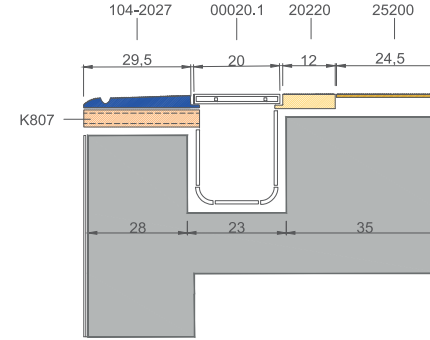

Tünel Sistem Detay-1 / Tunnel System Detail-1