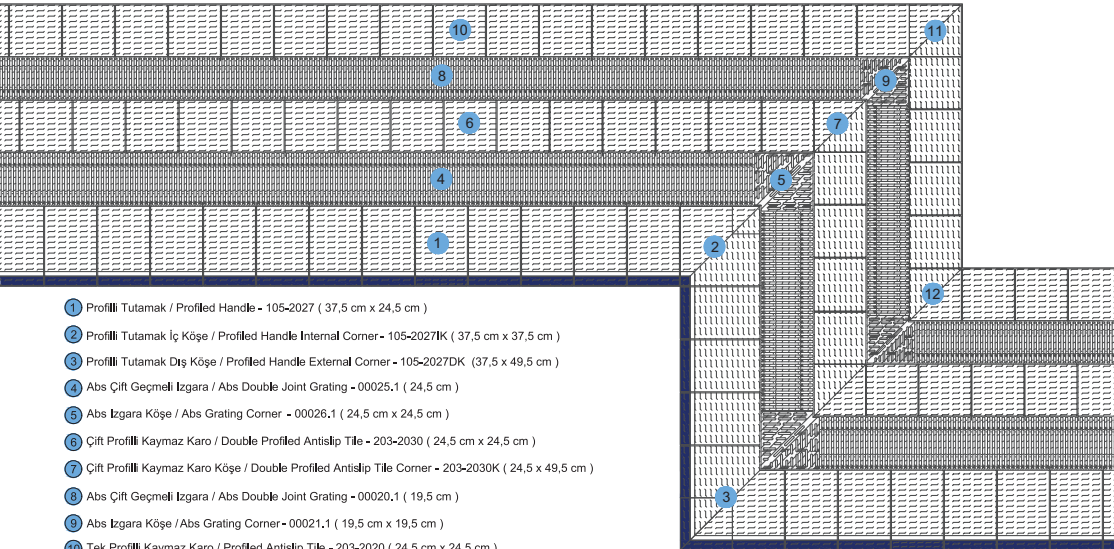

25 x 25 cm

Ürün Kodu / Product Code / 203-2030

1. 1 Profilli Tutamak / Profiled Handle - 105-2027 (37,5 cm x 24,5 cm)
2. 2 Profilli Tutamak İç Köşe / Profiled Handle Internal Corner - 105-2027IK (37,5 cm x 37,5 cm)
3. 3 Profilli Tutamak Dış Köşe / Profiled Handle External Corner - 105-2027DK (37,5 x 49,5 cm)
4. 4 Abs Çift Geçmeli Izgara / Abs Double Joint Grating - 00025,1 (24,5 cm)
5. 5 Abs Izgara Köşe / Abs Grating Corner - 00026,1 (24,5 cm x 24,5 cm)
6. 6 Çift Profilli Kaymaz Karo / Double Profiled Antislip Tile - 203-2030 (24,5 cm x 24,5 cm)
7. 7 Çift Profilli Kaymaz Karo Köşe / Double Profiled Antislip Tile Corner - 203-2030K (24,5 x 49,5 cm)
8. 8 Abs Çift Geçmeli Izgara / Abs Double Joint Grating - 00020,1 (19,5 cm)
9. 9 Abs Izgara Köşe / Abs Grating Corner - 00021,1 (19,5 cm x 19,5 cm)
10. 10 Tek Profilli Kaymaz Karo / Profiled Antislip Tile - 203-2020 (24,5 cm x 24,5 cm)
11. 11 Tek Profilli Kaymaz Karo İç Köşe / Profiled Antislip Tile Internal Corner - 203-2020IK (24,5 x 49,5 cm)
12. 12 Tek Profilli Kaymaz Karo Dış Köşe / Profiled Antislip Tile External Corner - 203-2020DK (24,5 cm x 24,5 cm)

ÜSTTEN TAŞMA DETAY / TOP OVERFLOW DETAIL

- 25 x 25 cm ebadında kendinden çift profilli olan kaymaz
- 2 profil + 2 kaymaz yerine tek ürün kullanım imkanı
- Döşeme kolaylığı ve zaman tasarrufu
- Daha az derz kullanımı sayesinde daha yüksek hijyen
- Geliştirilmiş özenli detaylar ve estetik çözümler
- Çift taraflı kaymazlık özelliği